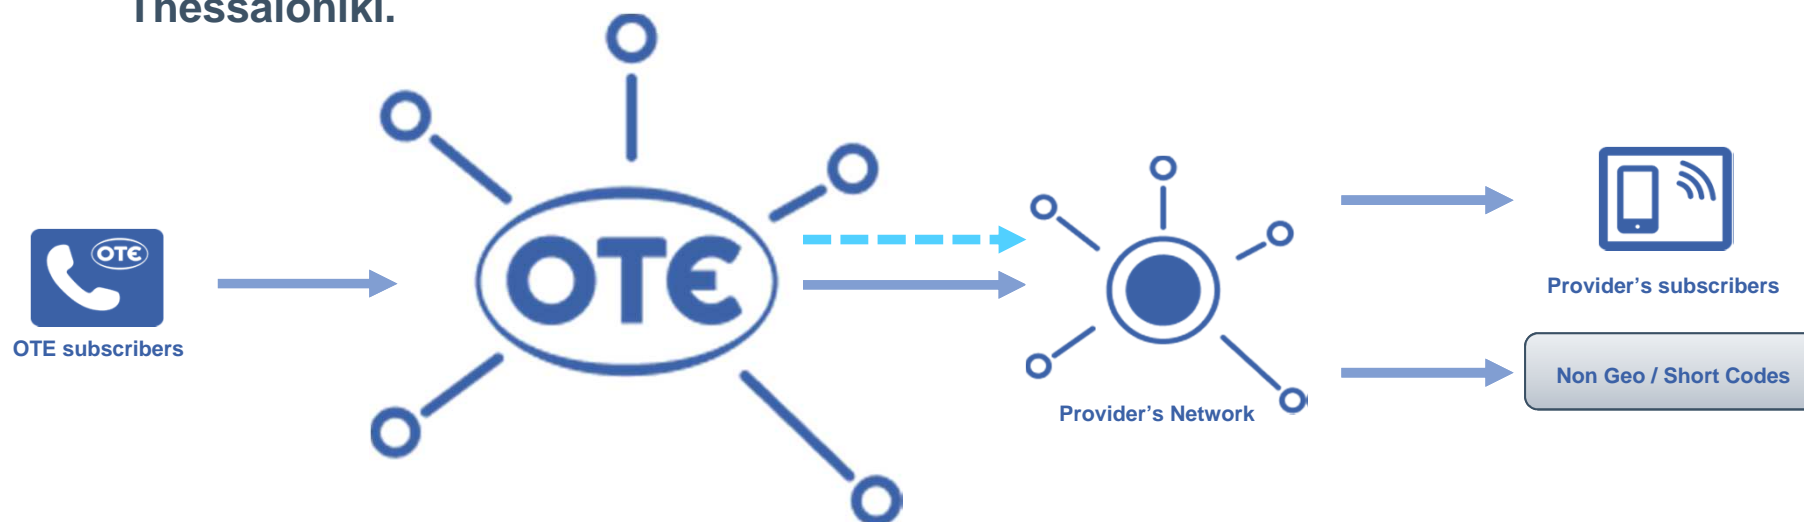

Implementation

Symmetry is the basic implementation principle of the SIP / IP Interconnection between OTE and Provider, according to which interconnection is mandatory between:

- OTE I-SBCs at ARIS-NYMA and ERMOU nodes,
and
- one or two Provider's nodes in Athens and/or Thessaloniki

Call Termination to OTE network

Provider delivers it's outgoing traffic to the nodes below:

- I-SBC OTE Athens (ARIS-NYMA) and
- I-SBC OTE Thessaloniki (ERMOU)

Call origination from OTE Network

- Calls routed from OTE's network to Provider's geographical numbers are delivered under OTE's responsibility to the I-SBC Providers nodes in Athens and Thessaloniki.
- OTE delivers it's outgoing traffic to Provider's I-SBC nodes in Athens and/or Thessaloniki.

Transit

- Call forwarding through OTE network within the national territory between providers with an interconnection agreement with OTE.
- National call routing through OTE network, between Providers interconnected to OTE.

International traffic services

- International incoming call termination to domestic network providers, via OTE network.
- International outgoing call termination, via OTE network.
- Termination of International Calls to Provider's network, via OTE network.
- Routing of Provider's Outgoing Calls to International destinations, via OTE network.