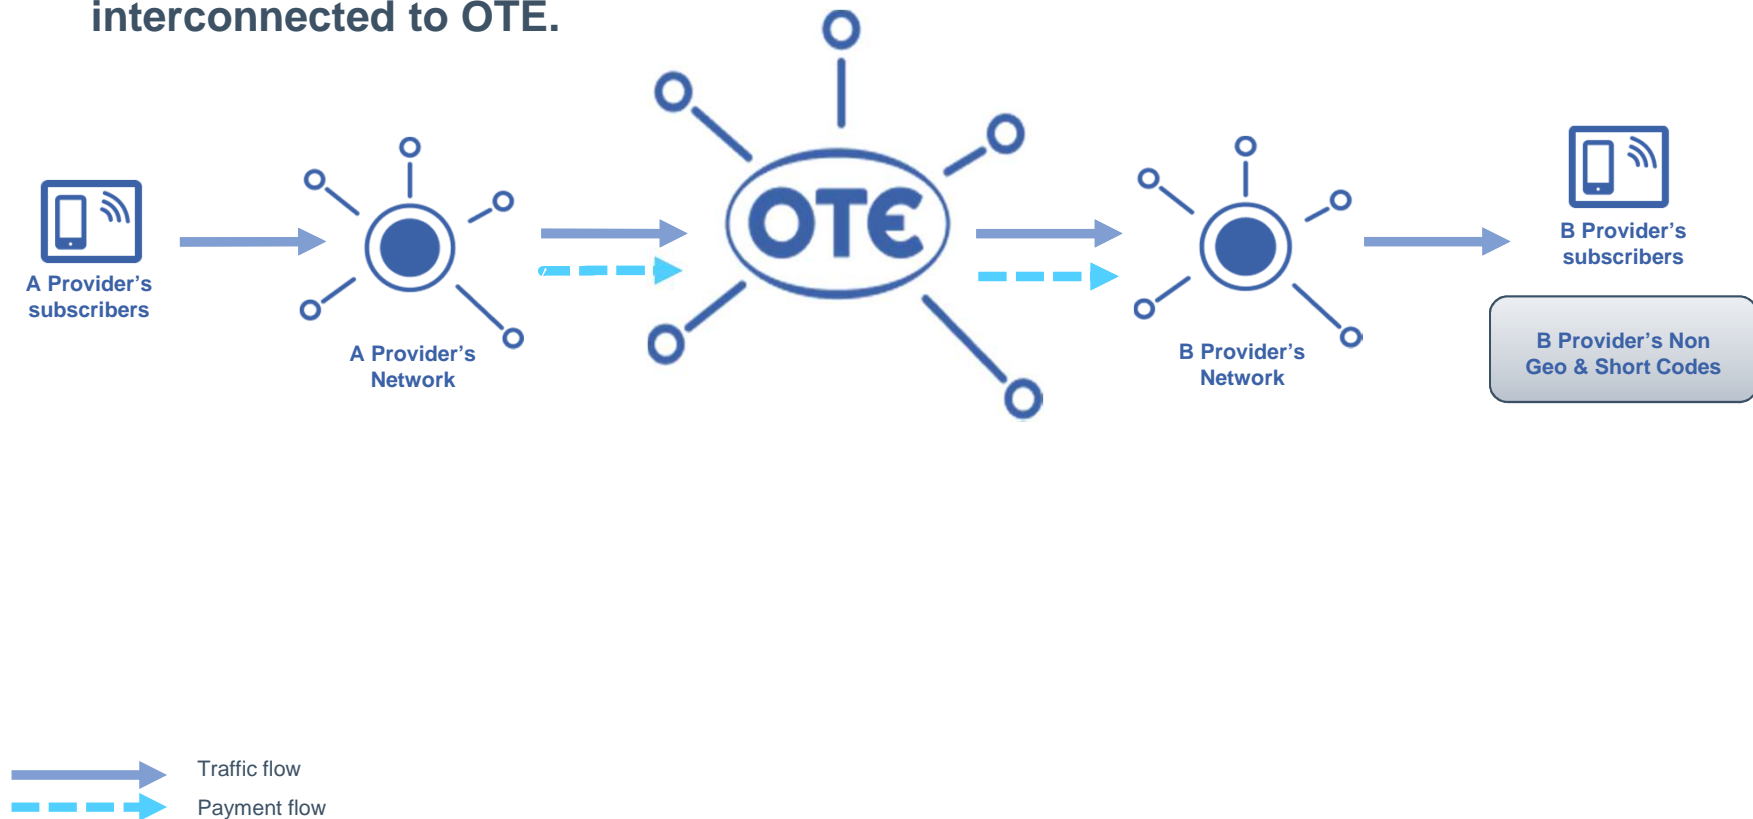

Implementation

Symmetry is the basic implementation principle of the SIP / IP Interconnection between OTE and Provider, according to which interconnection is mandatory between:

- OTE I-SBCs at ARIS-NYMA and ERMOU nodes,
and
- one or two Provider's nodes in Athens and/or Thessaloniki

Call Termination to OTE network

Provider delivers it's outgoing traffic to the nodes below:

- I-SBC OTE Athens (ARIS-NYMA) and
- I-SBC OTE Thessaloniki (ERMOU)

Call origination from OTE Network

- Calls routed from OTE's network to Provider's geographical numbers are delivered under OTE's responsibility to the I-SBC Providers nodes in Athens and Thessaloniki.
- OTE delivers it's outgoing traffic to Provider's I-SBC nodes in Athens and/or Thessaloniki.

Transit

- Call forwarding through OTE network within the national territory between providers with an interconnection agreement with OTE.
- National call routing through OTE network, between Providers interconnected to OTE.

International traffic services

- International incoming call termination to domestic network providers, via OTE network.
- International outgoing call termination, via OTE network.
- Termination of International Calls to Provider's network, via OTE network.
- Routing of Provider's Outgoing Calls to International destinations, via OTE network.