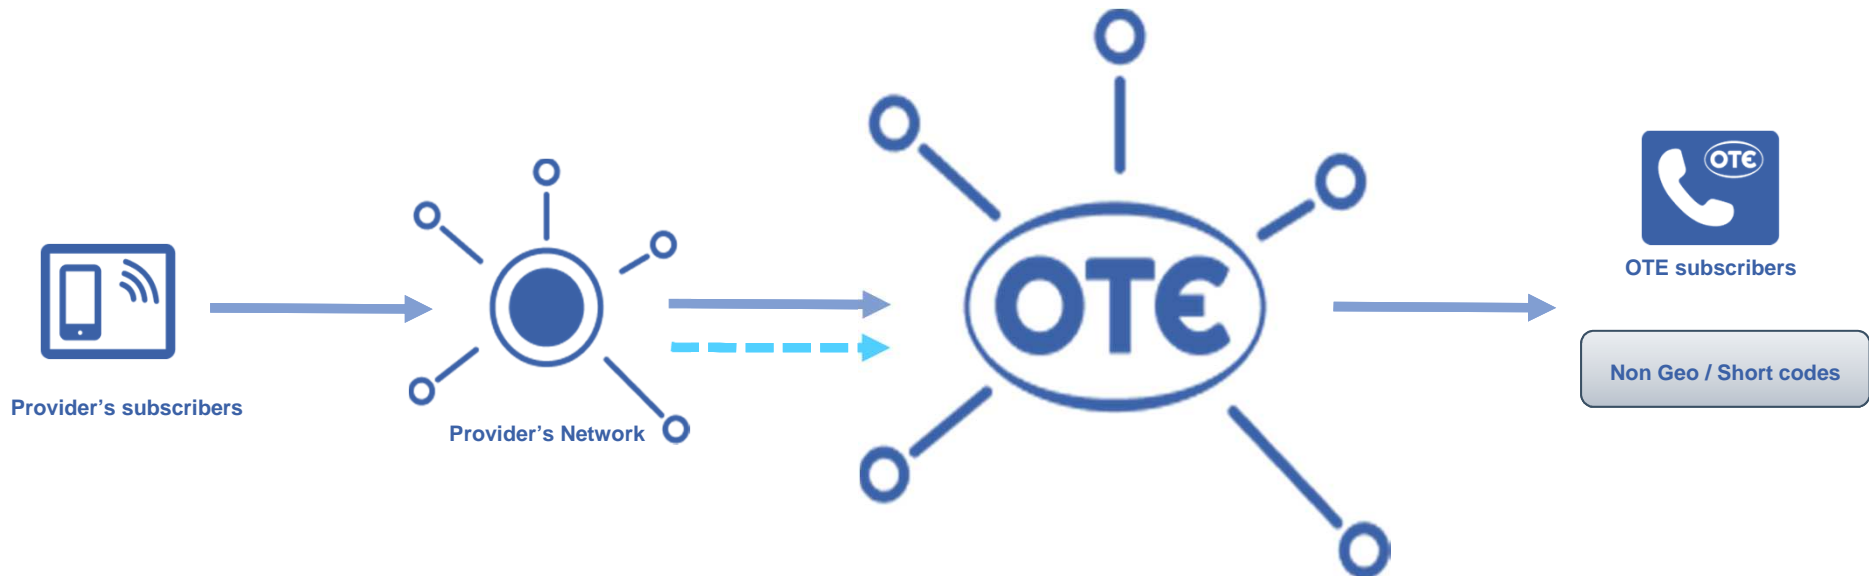

Call Termination to OTE network

Provider delivers it's outgoing traffic to the nodes below:

- I-SBC OTE Athens (ARIS-NYMA) and
- I-SBC OTE Thessaloniki (ERMOU)