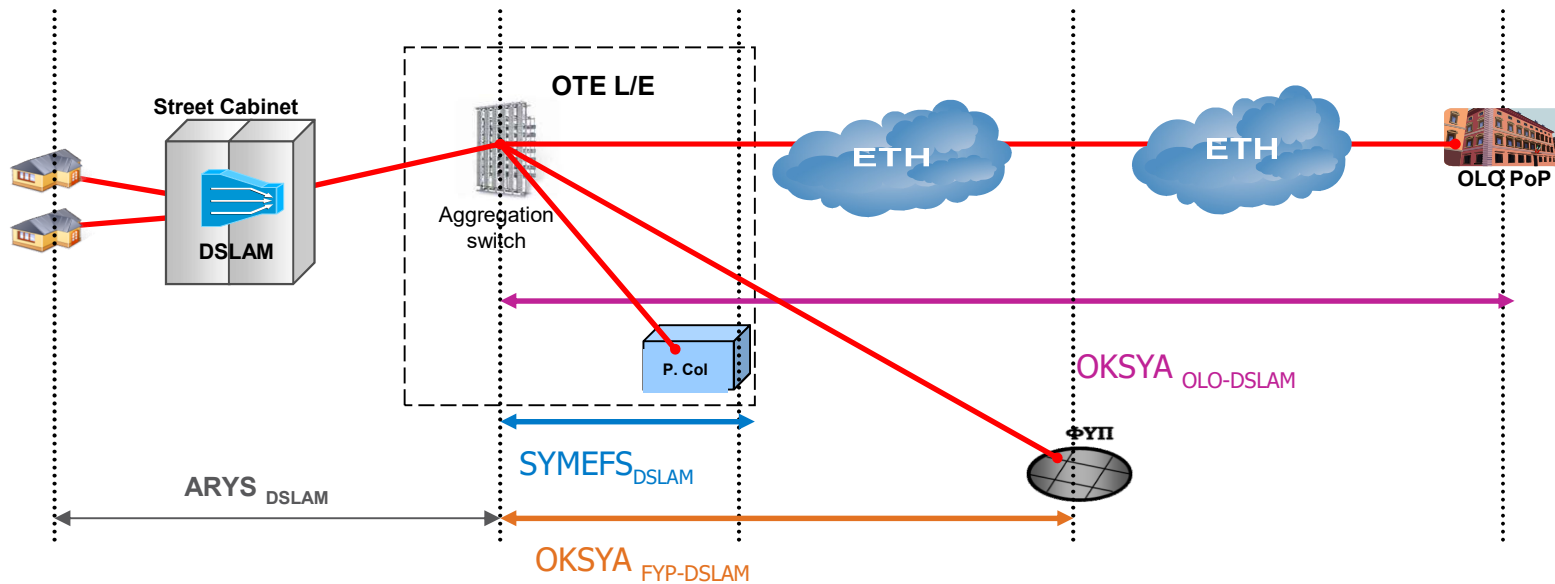

OKSYA

Basic Features

OTE WHOLESALE

OKSYA & SYMEFS DSLAM

- Service is provided between OTE aggregation switch and the desired point of connection: Physical Colocation, Manhole or OLO PoP.
- It is delivered only locally at aggregation switch.
- A wide range of speeds are provided from 100Mbps up to 10.000Mbps.
- It is prerequisite supplementary service for ARYS, V-ARYS DSLAM according to Wholesale Central Access Reference Offer.

O.K.SY.A. & SY.ME.F.S. BRAS

- Service is provided between OTE aggregation switch and the desired point of connection: Physical Colocation, Manhole or OLO PoP.
- It is delivered nationally, peripherally or locally according to OLO's needs.
- A wide range of speeds are provided from 100Mbps up to 10.000Mbps.
- It is prerequisite supplementary service for ARYS, V-ARYS DSLAM according to Wholesale Central Access Reference Offer.